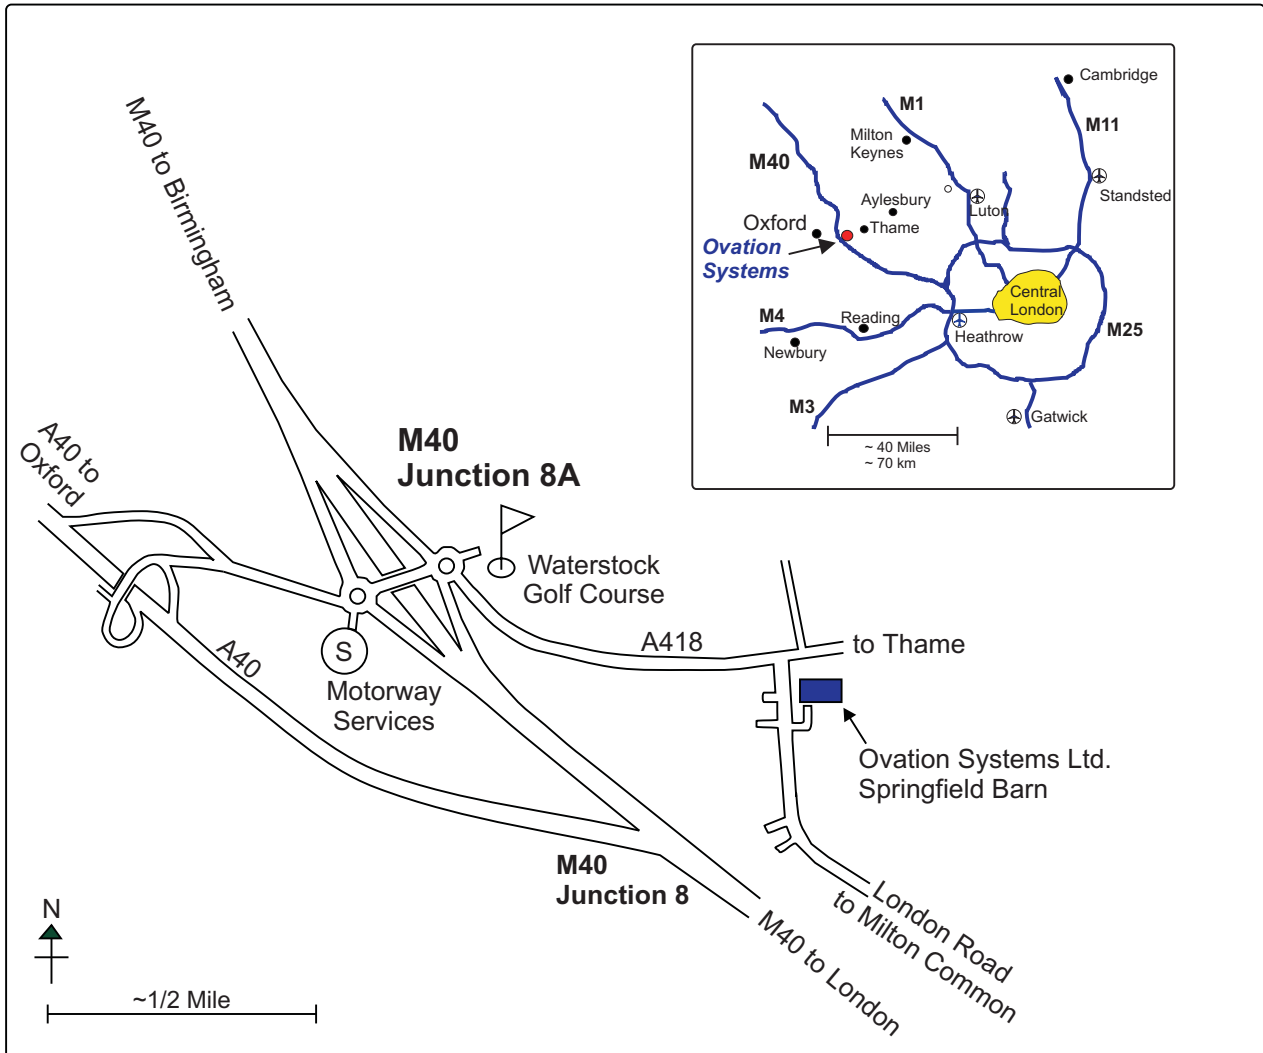

How to Find **Ovation Systems Ltd.**

Springfield Barn, London Road, Milton Common, Oxfordshire, OX9 2JY, UK.
Tel: 01844 279 638 Fax: 01844 279 071

Ovation Systems is located in Springfield Barn close to Junction 8A of the M40 near Oxford. Please find below detailed directions to our location.

From the (M40):

1. Leave the M40 at **Junction 8A**
2. Take the exit marked "A418" towards Thame.
3. After 1/2 mile, take a right turn marked "A40 Milton Common"
4. Ovation Systems is approximately 200 yards on the left.

From Oxford (A40):

1. Leave the A40 at the exit marked "M40 North" (the exit after the Wheatley turn)
2. Go over the two roundabouts of Junction 8 of the M40
3. Follow directions as given from M40